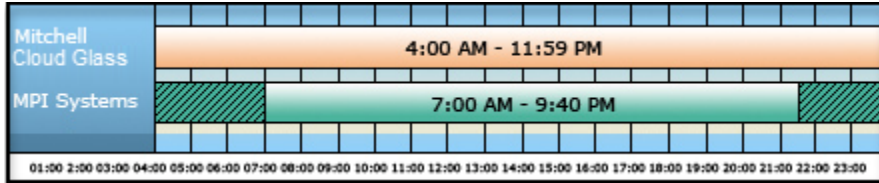

Mitchell Cloud Glass (MCG) System Availability

MCG System Availability: Monday to Friday

MCG System Availability: Saturday

MCG System Availability: Sunday

	MPI Systems unavailable – During these times you will be unable to create a claim, update damage parts on a claim, update additional information on a claim, and submit a claim for payment.
	MPI Systems fully available